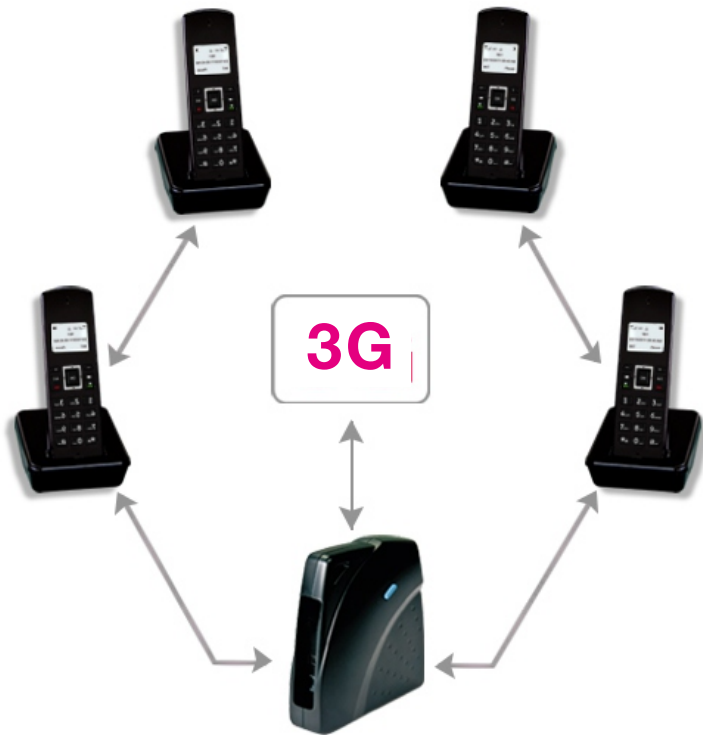

Specifications

- Cellular Frequency
- WCDMA 900//2100 MHZ,
- Option 850/1900Mhz;
- Quad-band EGSM 850/900/1800/1900 MHZ

Port Interfaces

- 1 SIM card slot
- micro USB port for power and programming
- Micro SD card socket

Power Adapter:

- Input: AC 100~240V,50/60Hz ,
- Output: DC.5V1A

3G DECT CORDLESS PHONE

S130GS as base + D181PD as handset

VOGTEC
www.vogtec.com

D181PD

Technical Data and Features

- DECT EU, US DECT, LATAM (optional)
- DECT EN 301 406
- DECT GAP EN 300 444

- Radio freq. range: 1880 MHz to 1900 MHz (EU)
- Transmission power: average 10mW
- RX sensitivity: typ. -91dBm

- Indoor range up to 50m
- Outdoor range up to 300m
- Link indication (display, audio)

- Speech coding: 32kbit/s ADPCM

- Full Duplex audio
- Hands-Free audio
- 2.5mm headset plug, auto ON/OFF when plugging in headset jack
- Headset (optional)
- 5 level volume setting
- Microphone ON/OFF

TFT color LCD

Speed dial

Hands-free voice